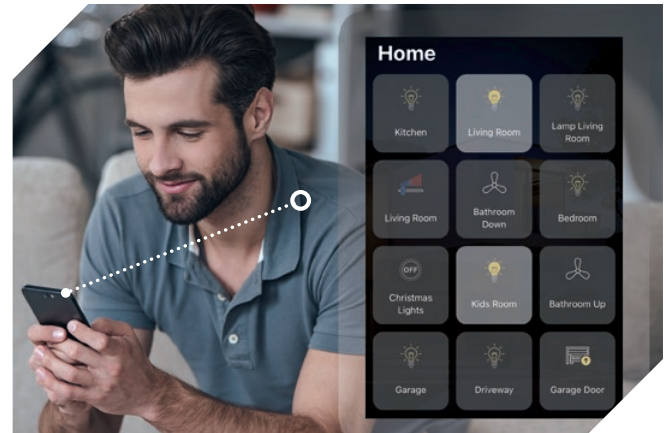

It's time to start the day full of challenges!

2

Just before your return, the system will turn on heating or air conditioning so that the room temperature can be optimal. It will accompany you step by step in all your daily activities until the night, when it will cover the windows to give you more privacy, turn off the light in the rooms where no one is present, and arm the selected partitions.

Celebrate magical moments in a unique way.

4

Going for a family vacation usually involves a number of things you must see to. But even if you did your best preparing for the trip, the moments of relaxation may be spoiled by the nagging questions: have I positively turned off all the lights? Have I armed the alarm? With the **INTEGRA** system you do not have to worry about it. Apply the "Leaving home" scenario, which will automatically start a sequence of activities such as arming, lowering the blinds on all windows, switching off the light or closing the main water valve. Also during a prolonged absence, the system will provide additional protection against burglary – all you need to do is give command to the control panel to turn on and off the lighting periodically in such a way that these activities simulate the presence of household members.

Enjoy your vacation!

Intelligent and convenient

Two in one

Both the alarm functions and the home automation tasks are implemented by the same devices which are component parts of one system. Using them in a dual role is a very cost-effective and convenient solution, because as a result you get a system whose functions you can control using one keypad, keyfob or application. You will also reduce the cost (as well as the time!) of the installation itself, because your system will be designed and then implemented by one installation company.