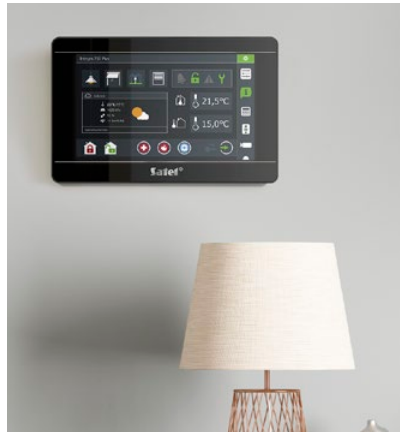

With the **INTEGRA** control panels, depending on the model, you can create as many as 32 partitions

Are you a dog owner? You want to allow your pet to move not only inside but also around the building? To avoid triggering false alarms, use the detector models with the Pet function. Thus you can be sure that a high level of security is maintained and your dog will be able to move around the entire area of your property without any restraint or stress whatsoever.

A well-composed alarm system will also work well in emergency situations (such as fire, flooding, gas leak). Installing the appropriate detectors of additional protection will enable you to respond rapidly. After detecting a threat, the devices will transmit a signal to the alarm control panel, which, in addition to triggering the siren, will immediately start e.g. forced ventilation (if there is a large amount of smoke or gas) or close the water cutoff valve (if a flood is detected) and immediately notify you that call for help is necessary. Every second counts!

Devices that create a system based on the **INTEGRA** control panel can also control home automation, i.e. turn on / off the lighting and heating system, open and close the entrance gate or garage door, raise or lower blinds, run the garden sprinklers, etc.

Wide range of possibilities – control

Are you keen to use modern technological solutions? Choose one of the touch-screen keypad models: **INT-TSI** (7"), **INT-TSH2** (7") or compact version **INT-TSG2** (4.3"). Their glass, scratch resistant capacitive screen ensures smooth operation and instant response to your touch. The intuitive graphical interface requires just a few taps of the screen to enter the commands, which makes daily operation of the system simple and easy. With their modern design, the devices will become an additional decoration of your home or office.