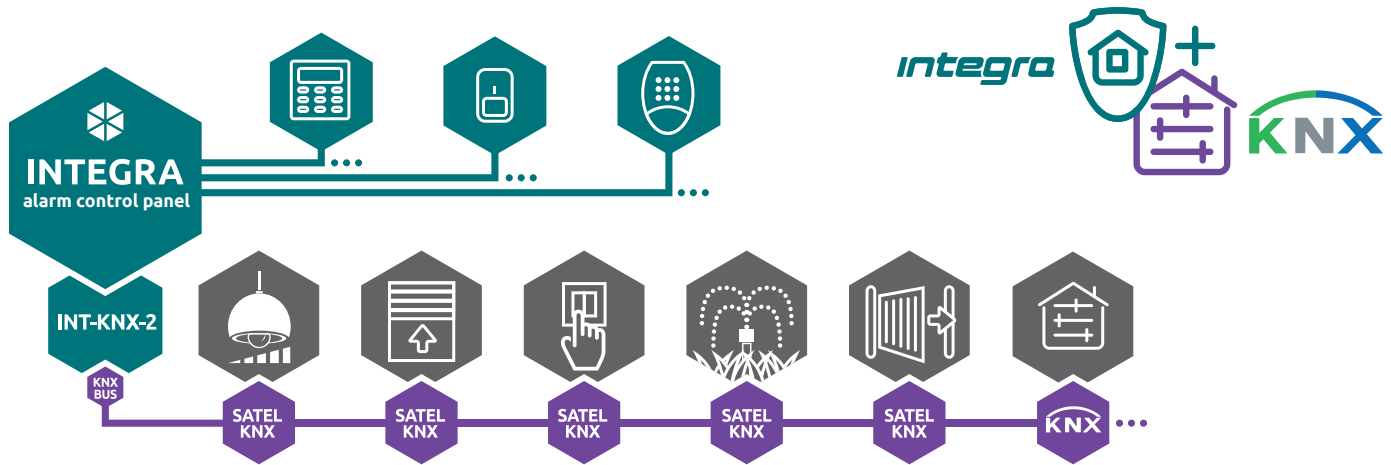

Enjoy your vacation!

Intelligent and convenient

Two in one

Both the alarm functions and the home automation tasks are implemented by the same devices which are component parts of one system. Using them in a dual role is a very cost-effective and convenient solution, because as a result you get a system whose functions you can control using one keypad, keyfob or application. You will also reduce the cost (as well as the time!) of the installation itself, because your system will be designed and then implemented by one installation company.

Household budget

Using the home automation will also contribute to more prudent use of electricity and heat, which in the long run will result in lower fees. Do you know how quickly the room temperature drops when the window is ajar? The **INTEGRA** system will help you avoid this by automatically closing the windows where the heating system is running. Do you want to be even more energy-efficient? Use the motion detectors. In this way, you can e.g. control lighting so that it can be turned on only when the devices detect the presence of a household member in the given room, thus avoiding unnecessary power consumption, for example when nobody is at home.

Need something more?

If you are keen on adding to your system even more advanced solutions to implement home automation tasks, you can integrate the **INTEGRA** control panel with the international **KNX** standard devices. Consequently, you will get even wider range of possibilities, e.g. more precise control over the systems, including the ability to set a specific light power or stepless temperature control. By combining the functions available in the **INTEGRA** system with the huge potential of **KNX** solutions, you will have at your disposal a powerful tool to make even the most secret dreams of a smart home come true.