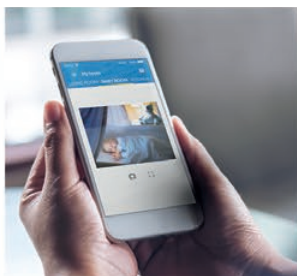

Satel®
MADE TO PROTECT

Versa
ALARM SYSTEM

**More
than security**

www.satel.pl