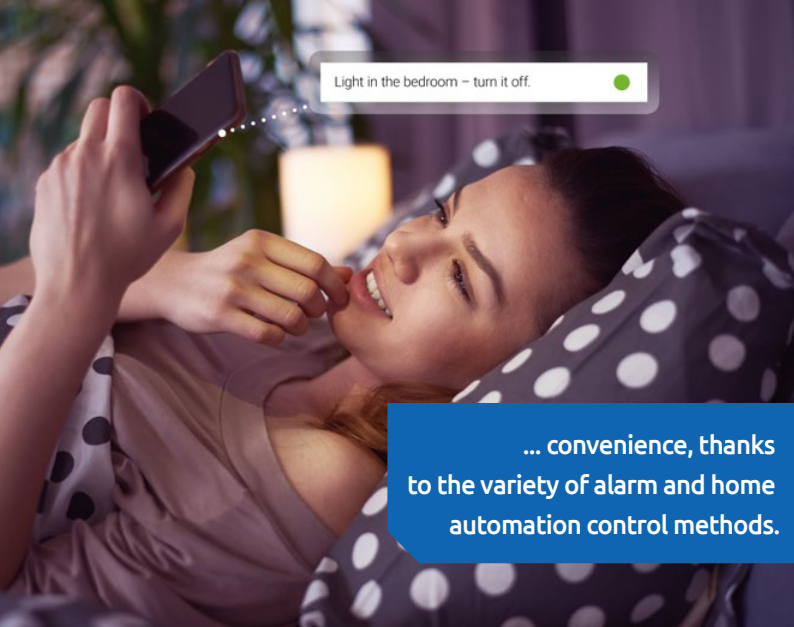

Light in the bedroom – turn it off. ☒

... convenience, thanks to the variety of alarm and home automation control methods.

... confidence that everything is under your control wherever you are.