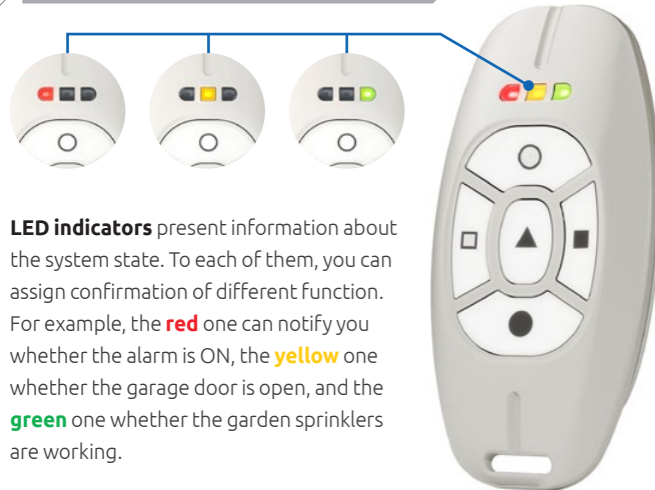

Control your system the way you want!

From the wide range of possibilities to control the VERSA alarm system, choose the one that will be most convenient for you and your loved ones. For local operation of the system, use a keypad. In our product offering you will find various models of these devices: wired or wireless, with classic keys or with touch screen and graphical interface, with LCD display or, in economic version, with LED indicators. The latter not only allows you to easily control the alarm system functions, but also the tasks related to home automation (including lighting, heating or air conditioning).

VERSA-LED-GR

VERSA-LCD-BL

VERSA-LCDR-WH

VERSA-KWRL2

In addition, the VERSA-LCDR-WH and VERSA-KWRL2 models are equipped with a proximity tag / proximity card reader, and thus provide even faster access to the system for the household members, without having to remember passwords.

You can use up to **6 keypads** in one VERSA alarm system.

One keyfob – many possibilities

LED indicators present information about the system state. To each of them, you can assign confirmation of different function. For example, the **red** one can notify you whether the alarm is ON, the **yellow** one whether the garage door is open, and the **green** one whether the garden sprinklers are working.