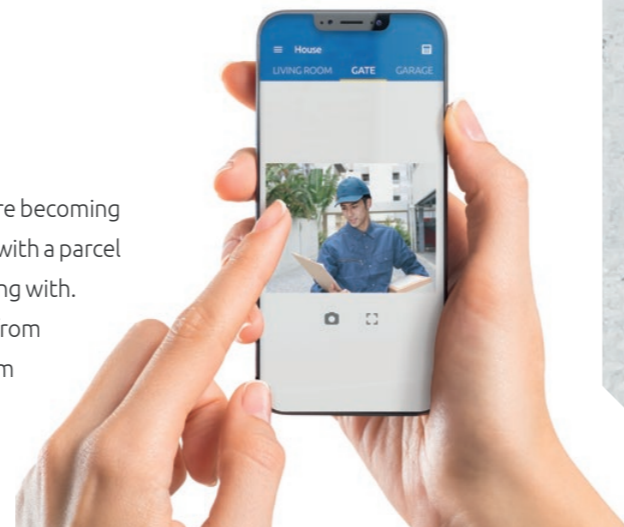

Do you value your time and comfort? Thanks to the application, you gain access to all information and have remote control capabilities always at your fingertips.

Everything under control!

Are you away from home for long time? Or you had to leave urgently, and now your children are with a babysitter? Or maybe you are worried about a pet left at home for the weekend? You do not have to think about it anymore. Everything is under control thanks to VERSA CONTROL! If you have IP cameras installed on your premises, in your house or apartment, the application will allow you to quickly view the images from these devices. All you need is a few taps on the screen of your mobile device to know that your loved ones are safe.

Full screen preview

How to outwit the burglar?

Audio verification

Surprise the burglar using ... your own voice! Use for this purpose the audio verification function available in the VERSA Plus and VERSA IP control panels. All you need to do is call the number of your control panel, which will allow you to listen in to what is going on in your home during your absence – and more. Thanks to a special module equipped with a loudspeaker, you can, after detecting the presence of an intruder, even scare him away by saying out loud a few firm messages (e.g. "The police are coming").

Mobile monitoring

The methods burglars are resorting to are more and more audacious. For this reason, people are becoming distrustful. Do you not feel anxious when a courier calls you and says he is waiting at your gate with a parcel you do not expect? Before you disarm the outdoor alarm to let him in, check who you are dealing with. Use for this purpose the VERSA CONTROL application, which will allow you to see live images from IP cameras installed on your premises. If he is indeed a delivery man, you can deactivate the alarm for a while and open the gate – also with the help of the application. Everything under control!