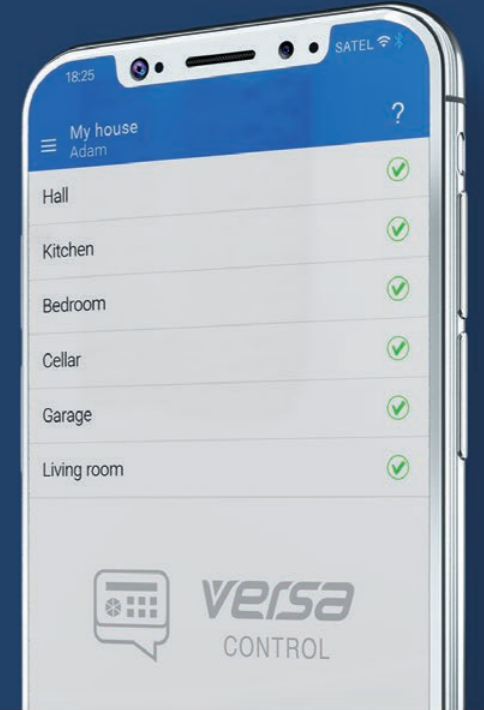

*The APT-200 keyfob works as part of the ABAX 2 two-way wireless system, which offers a full range of wireless devices for the VERSA control panel.

Remotely, easily, reliably

Gain access to the VERSA alarm system from whenever you are. Take advantage of the enormity of possibilities offered to you by remote control using your mobile device with the VERSA CONTROL application installed.

Watch over the security of your home wherever you are. This will be made easier by PUSH notifications, which will immediately inform you about selected events registered by the control panel.

Do you happen sometimes to leave the light on in the bathroom or hallway in the morning rush? Or maybe you are not sure if you have armed the alarm? Now you can check it remotely and, if necessary, arm the system or turn off unnecessary lighting, thus saving electricity and ensuring yourself precious peace of mind.

Do you value your time and comfort? Thanks to the application, you gain access to all information and have remote control capabilities always at your fingertips.

Everything under control!

Are you away from home for long time? Or you had to leave urgently, and now your children are with a babysitter? Or maybe you are worried about a pet left at home for the weekend? You do not have to think about it anymore. Everything is under control thanks to VERSA CONTROL! If you have IP cameras installed on your premises, in your house or apartment, the application will allow you to quickly view the images from these devices. All you need is a few taps on the screen of your mobile device to know that your loved ones are safe.

In addition, thanks to the audio verification function, you can connect to the control panel (VERSA Plus or VERSA IP), which will switch you to the speakerphone mode. Thus you will not only see your household members, but will be able to communicate with them.